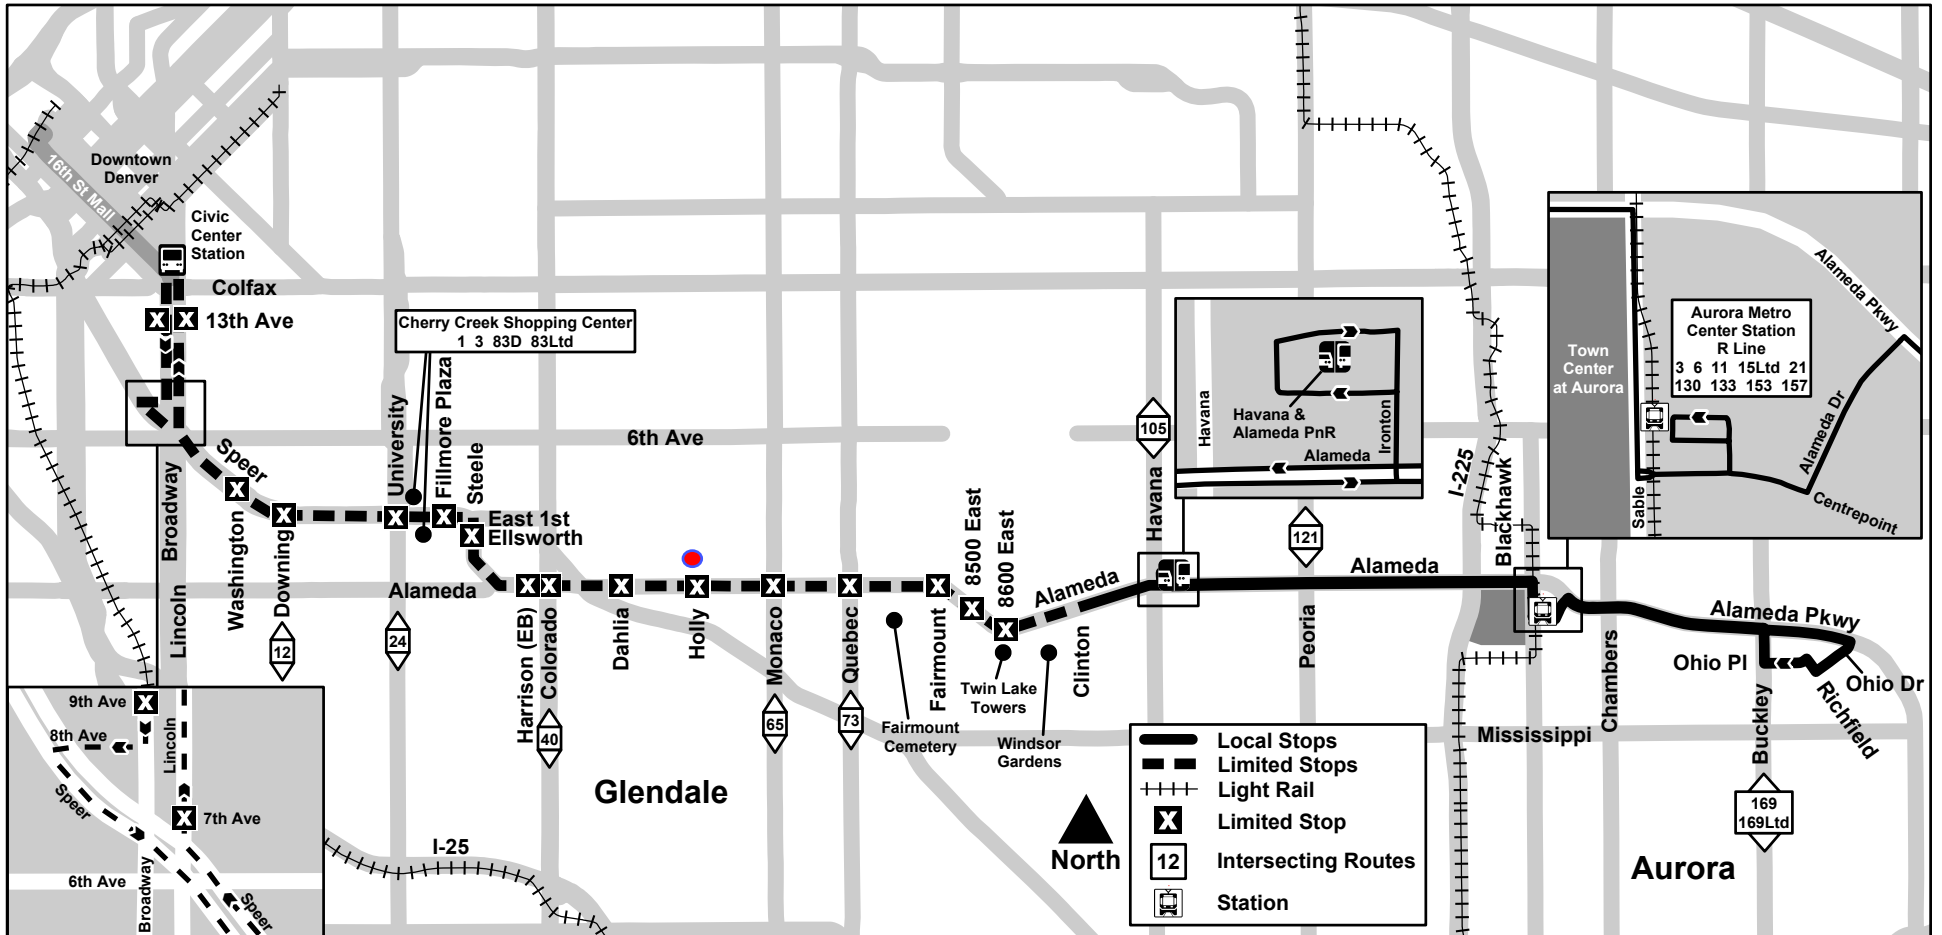

# Route 3Ltd East Alameda Limited

Effective: 25 August 2019  
Map Revised: 25 August 2019

# ROUTE 3L: EAST ALAMEDA LIMITED

Schedule effective | **AUGUST 25, 2019 - JANUARY 11, 2020**

Home > Tools > Schedules > Route 3L: East Alameda Limited

## Monday-Friday, Westbound Schedule

Ohio - Alameda	Aurora Metro Center Station Gate F	Alameda & Havana Park-n-Ride	Alameda - Monaco	Alameda - Colorado	1st - Fillmore	Civic Center Station
--	535A	545A	555A	600A	603A	615A
547A	558A	608A	618A	623A	626A	638A
606A	617A	628A	639A	645A	649A	703A
624A	635A	646A	657A	703A	707A	721A
637A	648A	659A	710A	716A	720A	734A
650A	701A	712A	724A	730A	734A	752A
713A	724A	735A	747A	753A	757A	815A
745A	756A	807A	817A	823A	827A	845A

## ROUTE 3L: EAST ALAMEDA LIMITED

Schedule effective | **AUGUST 25, 2019 - JANUARY 11, 2020**

[Home](#) > [Tools](#) > [Schedules](#) > [Route 3L: East Alameda Limited](#)